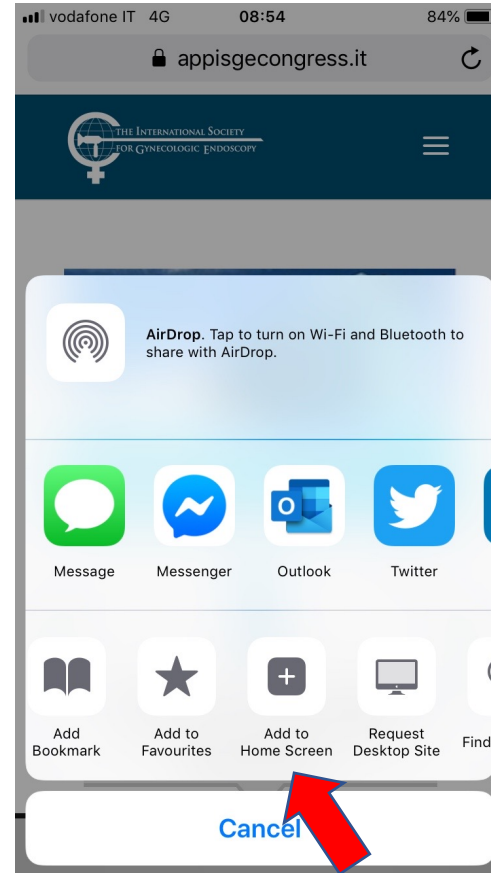

how to install the pwa for the ISGE Congress

Step 1

on the device browser,
type
<https://appisgecongress.it>
and click Enter

Step 2

in this screen click on
highlighted icon

Step 3

Then click here

Step 4

Click "Add"
...and the app will be on
your smartphone