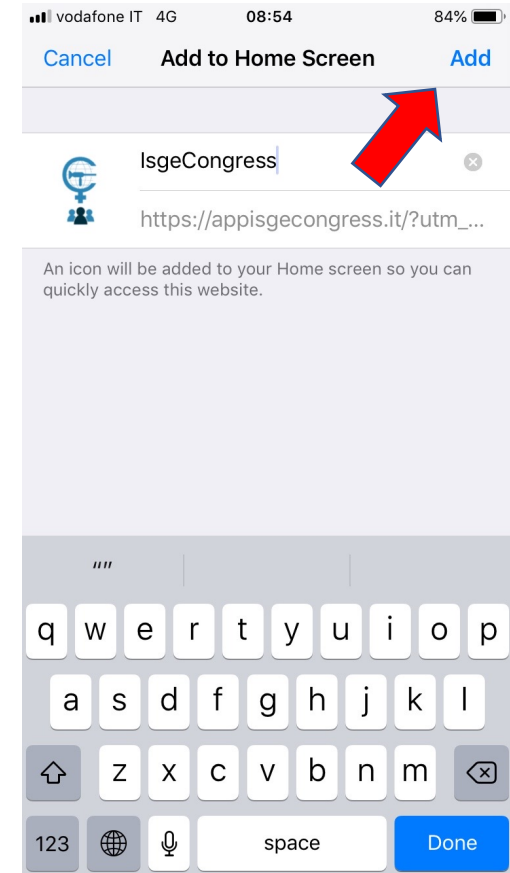

how to install the pwa for the ISGE Congress

Step 1

on the device browser,
type
<https://appisgecongress.it>
and click Enter

Step 2

in this screen click on
highlighted icon

Step 3

Then click here

Step 4

Click "Add"
...and the app will be on
your smartphone