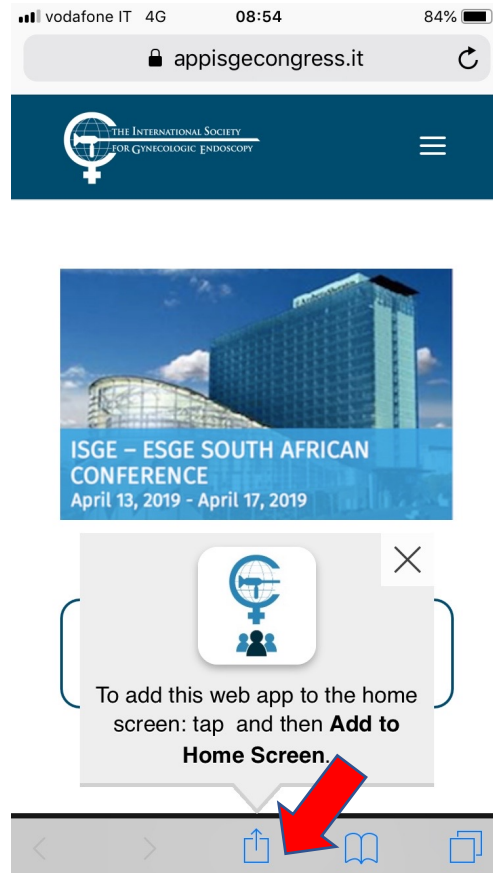

how to install the pwa for the ISGE Congress

Step 1

on the device browser,
type
<https://appisgecongress.it>
and click Enter

Step 2

in this screen click on
highlighted icon

Step 3

Then click here

Step 4