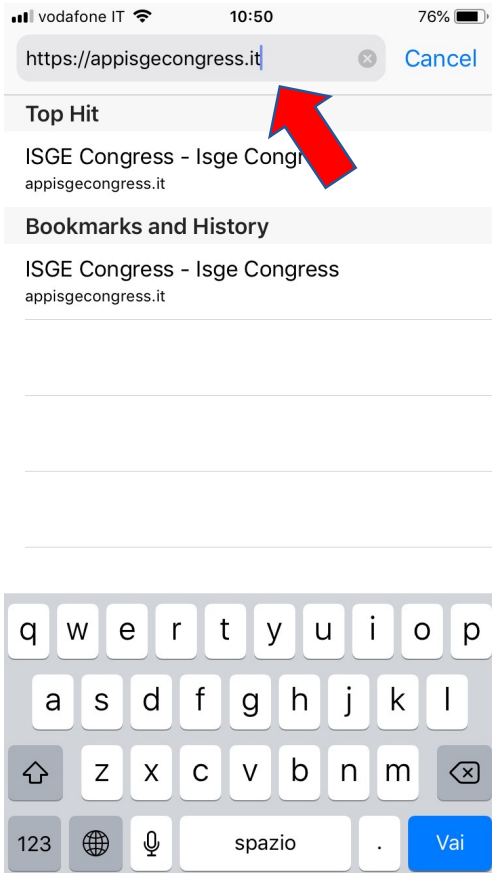

how to install the pwa for the ISGE Congress

Step 1

on the device browser,
type
<https://appisgecongress.it>
and click Enter

Step 2

in this screen click on
highlighted icon

Step 3

Then click here

Step 4

Click "Add"
...and the app will be on
your smartphone